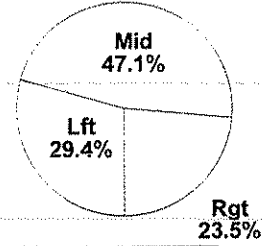

Scoring Locations

By Period	FG	FGA	FG%	3Pt	3PA	3P%	FT	FTA	FT%	PTS	ORB	DRB	TR	PF	AST	TO	BS	ST	P/S
1st Period	3	8	37.5	1	4	25.0	0	2	0.00	7	2	2	4	1	2	2	0	2	0.78
2nd Period	5	14	35.7	1	7	14.3	0	0	0.00	11	5	5	10	4	1	3	1	2	0.79
3rd Period	3	9	33.3	1	4	25.0	0	2	0.00	7	2	6	8	5	2	8	1	3	0.70
4th Period	6	11	54.5	1	4	25.0	1	2	50.0	14	1	2	3	15	2	5	1	2	1.17
Game	17	42	40.5	4	19	21.1	1	6	16.7	39	10	15	25	25	7	18	3	9	0.87

Scoring Breakdown