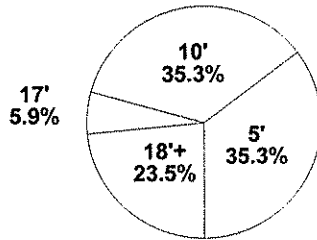

KHSAA Basketball - TEAM SHOT CHART for the Lady Generals
Jackson County Lady Generals vs. Lexington Catholic Lady Knights
DATE: 03/23/2001 TIME: 6:00pm CST SITE: Girls' Sweet 16-Diddle Arena

Shot Summary	M/A	%	PTS
3Pt FG	4/19	21.1%	12
2Pt FG	13/23	56.5%	26
Layups - L	0/1	0.0%	0
Layups - R	3/3	100.0%	6
Dunks	0/0	0.0%	0
Putbacks	2/3	66.7%	4
Overall Shooting	17/42	40.5%	38
Free Throws	1/6	16.7%	1
Total Points			39

By Period	FG	FGA	FG%	3Pt	3PA	3P%	FT	FTA	FT%	PTS	ORB	DRB	TR	PF	AST	TO	BS	ST	P/S
1st Period	3	8	37.5	1	4	25.0	0	2	0.00	7	2	2	4	1	2	2	0	2	0.78
2nd Period	5	14	35.7	1	7	14.3	0	0	0.00	11	5	5	10	4	1	3	1	2	0.79
3rd Period	3	9	33.3	1	4	25.0	0	2	0.00	7	2	6	8	5	2	8	1	3	0.70
4th Period	6	11	54.5	1	4	25.0	1	2	50.0	14	1	2	3	15	2	5	1	2	1.17
Game	17	42	40.5	4	19	21.1	1	6	16.7	39	10	15	25	25	7	18	3	9	0.87

Scoring Breakdown

Scoring Range