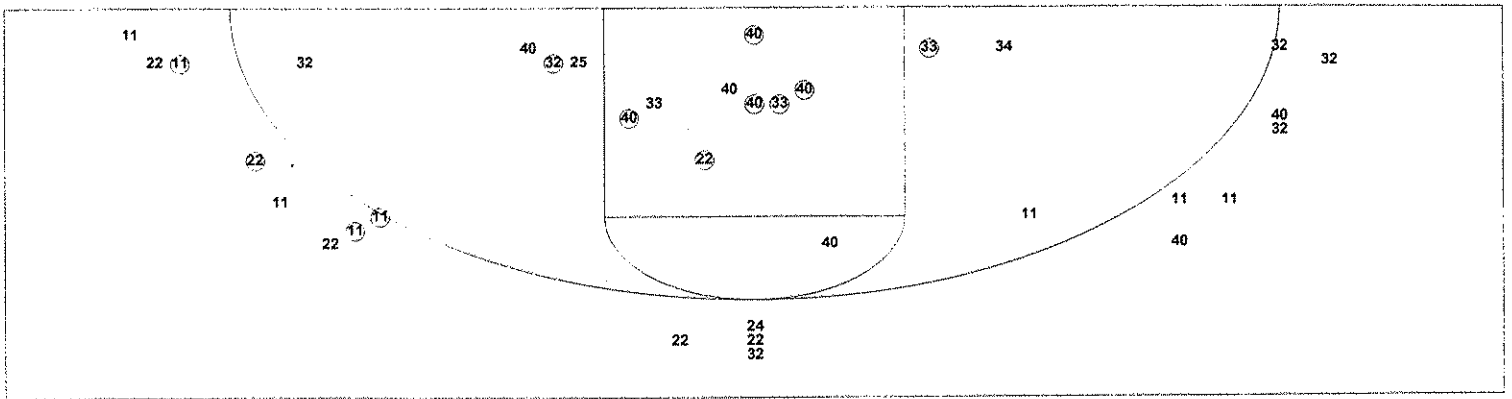

KHSAA Basketball - TEAM SHOT CHART for the Lady Generals
Jackson County Lady Generals vs. Lexington Catholic Lady Knights
DATE: 03/23/2001 TIME: 6:00pm CST SITE: Girls' Sweet 16-Diddle Arena